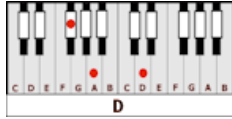

# HARD TO HANDLE - Black Crows (B)

## GUITAR / KEYBOARD CHORDS:

**B = xx4442**

**D = xx0232**

**E = o22100**

**F# = xx4322**

**A = xo2220**

**INTRO: (Drum intro 2X, then with bass and guitars picking "B D-E F# E-D-E-D B" TWICE)**

**B** **B**  
 Baby here I am, I'm the man on the scene  
**B** **B**  
 I can give you what you want, But you gotta' come home with me  
**B** **B**  
 I have got some good old lovin', And I got some more in store  
**B** **B**  
 When I get through throwin' it on you, You gotta' come back for more

**GUITAR LEAD: (Follows verse ONLY)**

**CHORUS 3**

**ENDING GUITAR LEAD: (Follows VERSE AND CHORUS chords ending on last A-E-B)**