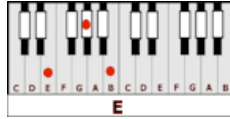

## GUITAR / KEYBOARD CHORDS:

**B = xx4442**

**D = xx0232**

**E = o22100**

**F# = xx4322**

**A = xo2220**

**INTRO: (Drum intro 2X, then with bass and guitars picking "B D-E F# E-D-E-D B" TWICE)**

**B** **B**  
 Baby here I am, I'm the man on the scene  
**B** **B**  
 I can give you what you want, But you gotta' come home with me  
**B** **B**  
 I have got some good old lovin', And I got some more in store  
**B** **B**  
 When I get through throwin' it on you, You gotta' come back for more