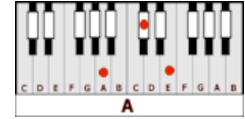

## GUITAR / KEYBOARD CHORDS:

**B = xx4442**

**D = xx0232**

**E = o22100**

**F# = xx4322**

**A = xo2220**

**INTRO: (Drum intro 2X, then with bass and guitars picking "B D-E F# E-D-E-D B" TWICE)**

**B** **B**  
 Baby here I am, I'm the man on the scene  
**B** **B**  
 I can give you what you want, But you gotta' come home with me  
**B** **B**  
 I have got some good old lovin', And I got some more in store  
**B** **B**  
 When I get through throwin' it on you, You gotta' come back for more