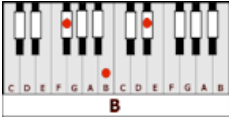

# HARD TO HANDLE - Black Crows (B)

## GUITAR / KEYBOARD CHORDS:

**B = xx4442**

**D = xx0232**

**E = o22100**

**F# = xx4322**

**A = xo2220**

**INTRO: (Drum intro 2X, then with bass and guitars picking "B D-E F# E-D-E-D B" TWICE)**

**B** **B**  
 Baby here I am, I'm the man on the scene  
**B** **B**  
 I can give you what you want, But you gotta' come home with me  
**B** **B**  
 I have got some good old lovin', And I got some more in store  
**B** **B**  
 When I get through throwin' it on you, You gotta' come back for more

**GUITAR LEAD: (Follows verse ONLY)**

**CHORUS 3**

**ENDING GUITAR LEAD: (Follows VERSE AND CHORUS chords ending on last A-E-B)**